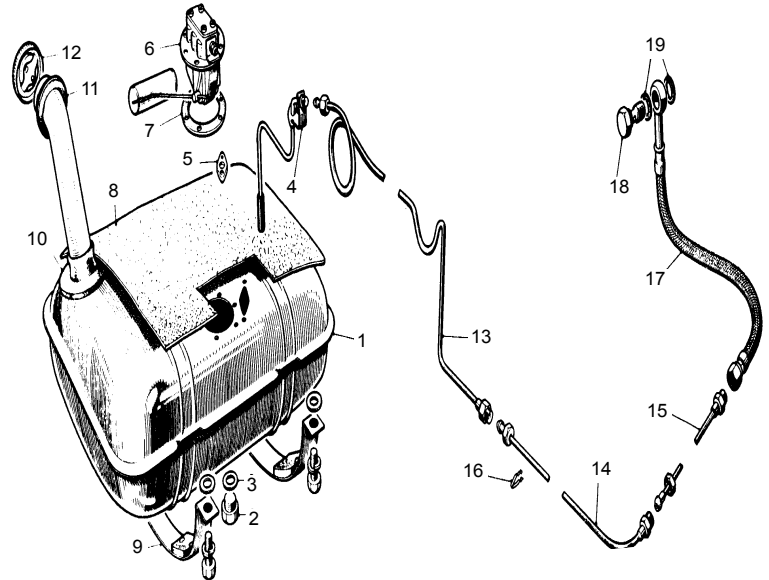

Tired of that messy oil bath air cleaner? Try our custom made replacement with a replaceable dry filter element.

811 AC1	Air cleaner assy w/filter	all	1	76.45
A2035A	Replacement filter		1	15.40

No	Part #	Description	Application	Qty	Price
1	811 1572	Air cleaner assy (U)	540	1	324.50
	11G223	Air cleaner assy (U)	560	1	291.50
2	AAK563	Gasket	560	1	7.43
3	1G2989	Insulator, rubber		1	14.85
4	11G225	Bracket	560	1	23.93
	RFN405	Grommet, bracket/ac	560	2	4.79
5	811 1729	Brace	540	1	31.63
	11G224	Brace	560	1	23.93
6	11G226	Hose	560	1	15.13
7	8G531	Clamp		2	2.48

No	Part #	Description	Application	Qty Req	Price Each
1	3H973	Fuel pump (X75)	-E11000	1	121.00
	1G2614	Fuel pump (X75)	E11001-	1	104.50
2	7H903	Repair kit		1	32.73
	811 0898	Gasket, pump/block	-E11000	1	2.48
	8G710	Gasket, pump/block	E11001-	1	2.48
3	1G2973	Pipe, pump/carburettor		1	35.48
4	1B1203	Screw, banjo		1	23.93
5	2K4954	Washer		2	0.94

No	Part #	Description	Application	Qty	Price
1	ALH895	Fuel tank (X) Send in your core to rebuild.		1	324.50
2	2A380	Drain plug		1	19.80
3	6K638	Washer		1	0.83
4	1H2067	Pickup tube *NCA		1	32.73
5	1H2070	Gasket		1	3.25
6	3H2672	Fuel gauge, tank unit		1	119.85
7	2H1082	Gasket		1	1.93
8	ALH1647	Insulator		1	18.43
9	ALH2456	Mounting strap		2	46.75
10	ALH2458	Grommet, filler tube		1	27.45
11	ALH2459	Collar, filler tube		1	10.73
12	8G654	Gas filler cap		1	19.64
13	1H2108	Pipe, tank end *NCA		1	71.23
14	1H2109	Pipe, intermediate *NCA		1	65.73
15	811 0905	Pipe, pump end NCA	-E11000	1	58.03
	1H2110	Pipe, pump end *NCA	E11001-	1	56.93
16	8G613	Spring clip		21	1.71
17	8G638	Hose (X10)		1	76.73
18	1G2619	Screw, banjo		1	23.93
19	2K4954	Washer		2	0.94