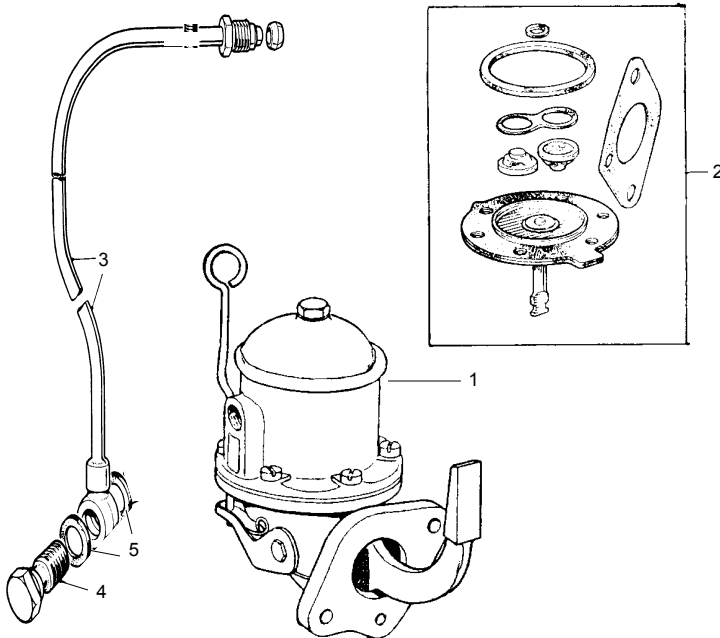

No	Part #	Description	Application	Qty Req	Price Each
1	811 0852	Carburetor, C-1386 (X175)	1G prefix	1	247.50
	811 1794	C-1466 (X175)	2G prefix	1	247.50
	1H866	C-1528 (X175)	1H prefix	1	247.50
	1H1102	C-1630 (X175)	A/C/FNH	1	247.50
	ZE-2K	Repair kit		1	42.63
	14103	Throttle shaft		1	53.63
2	11G257	Insulator		1	19.64
3	11G258	Gasket		2	4.13

Tired of that messy oil bath air cleaner? Try our custom made replacement with a replaceable dry filter element.

811 AC1	Air cleaner assy w/filter	all	1	76.45
A2035A	Replacement filter		1	15.40

No	Part #	Description	Application	Qty	Price
1	811 1572	Air cleaner assy (U)	540	1	324.50
	11G223	Air cleaner assy (U)	560	1	291.50
2	AAK563	Gasket	560	1	7.43
3	1G2989	Insulator, rubber		1	14.85
4	11G225	Bracket	560	1	23.93
	RFN405	Grommet, bracket/ac	560	2	4.79
5	811 1729	Brace	540	1	31.63
	11G224	Brace	560	1	23.93
6	11G226	Hose	560	1	15.13
7	8G531	Clamp		2	2.48

No	Part #	Description	Application	Qty Req	Price Each
1	3H973	Fuel pump (X75)	-E11000	1	121.00
	1G2614	Fuel pump (X75)	E11001-	1	104.50
2	7H903	Repair kit		1	32.73
	811 0898	Gasket, pump/block	-E11000	1	2.48
	8G710	Gasket, pump/block	E11001-	1	2.48
3	1G2973	Pipe, pump/carburettor		1	35.48
4	1B1203	Screw, banjo		1	23.93
5	2K4954	Washer		2	0.94

No	Part #	Description	Application	Qty	Price
1	ALH895	Fuel tank (X) Send in your core to rebuild.		1	324.50
2	2A380	Drain plug		1	19.80
3	6K638	Washer		1	0.83
4	1H2067	Pickup tube *NCA		1	32.73
5	1H2070	Gasket		1	3.25
6	3H2672	Fuel gauge, tank unit		1	119.85
7	2H1082	Gasket		1	1.93
8	ALH1647	Insulator		1	18.43
9	ALH2456	Mounting strap		2	46.75
10	ALH2458	Grommet, filler tube		1	27.45
11	ALH2459	Collar, filler tube		1	10.73
12	8G654	Gas filler cap		1	19.64
13	1H2108	Pipe, tank end *NCA		1	71.23
14	1H2109	Pipe, intermediate *NCA		1	65.73
15	811 0905	Pipe, pump end NCA	-E11000	1	58.03
	1H2110	Pipe, pump end *NCA	E11001-	1	56.93
16	8G613	Spring clip		21	1.71
17	8G638	Hose (X10)		1	76.73
18	1G2619	Screw, banjo		1	23.93
19	2K4954	Washer		2	0.94