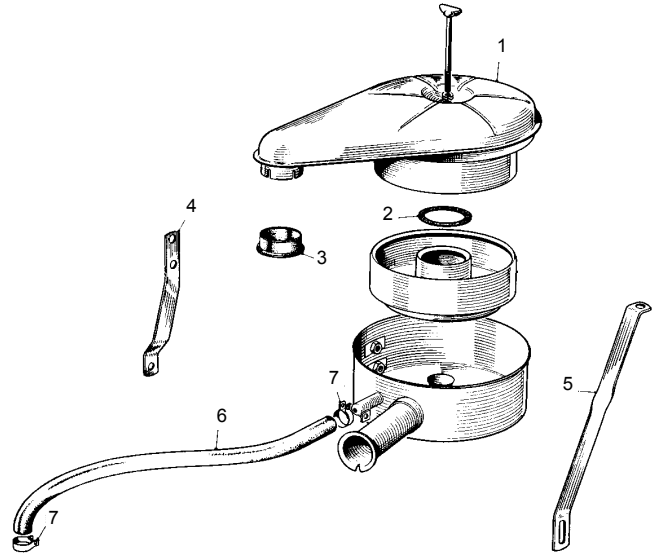

No	Part #	Description	Application	Qty Req	Price Each
1	811 0852	Carburetor, C-1386 (X175)	1G prefix	1	247.50
	811 1794	C-1466 (X175)	2G prefix	1	247.50
	1H866	C-1528 (X175)	1H prefix	1	247.50
	1H1102	C-1630 (X175)	A/C/FNH	1	247.50
	ZE-2K	Repair kit		1	42.63
	14103	Throttle shaft		1	53.63
2	11G257	Insulator		1	19.64
3	11G258	Gasket		2	4.13

Tired of that messy oil bath air cleaner? Try our custom made replacement with a replaceable dry filter element.

811 AC1	Air cleaner assy w/filter	all	1	76.45
A2035A	Replacement filter		1	15.40

No	Part #	Description	Application	Qty	Price
1	811 1572	Air cleaner assy (U)	540	1	324.50
	11G223	Air cleaner assy (U)	560	1	291.50
2	AAK563	Gasket	560	1	7.43
3	1G2989	Insulator, rubber		1	14.85
4	11G225	Bracket	560	1	23.93
	RFN405	Grommet, bracket/ac	560	2	4.79
5	811 1729	Brace	540	1	31.63
	11G224	Brace	560	1	23.93
6	11G226	Hose	560	1	15.13
7	8G531	Clamp		2	2.48

No	Part #	Description	Application	Qty Req	Price Each
1	3H973	Fuel pump (X75)	-E11000	1	121.00
	1G2614	Fuel pump (X75)	E11001-	1	104.50
2	7H903	Repair kit		1	32.73
	811 0898	Gasket, pump/block	-E11000	1	2.48
	8G710	Gasket, pump/block	E11001-	1	2.48
3	1G2973	Pipe, pump/carburettor		1	35.48
4	1B1203	Screw, banjo		1	23.93
5	2K4954	Washer		2	0.94

No	Part #	Description	Application	Qty	Price
1	ALH895	Fuel tank (X) Send in your core to rebuild.		1	324.50
2	2A380	Drain plug		1	19.80
3	6K638	Washer		1	0.83
4	1H2067	Pickup tube *NCA		1	32.73
5	1H2070	Gasket		1	3.25
6	3H2672	Fuel gauge, tank unit		1	119.85
7	2H1082	Gasket		1	1.93
8	ALH1647	Insulator		1	18.43
9	ALH2456	Mounting strap		2	46.75
10	ALH2458	Grommet, filler tube		1	27.45
11	ALH2459	Collar, filler tube		1	10.73
12	8G654	Gas filler cap		1	19.64
13	1H2108	Pipe, tank end *NCA		1	71.23
14	1H2109	Pipe, intermediate *NCA		1	65.73
15	811 0905	Pipe, pump end NCA	-E11000	1	58.03
	1H2110	Pipe, pump end *NCA	E11001-	1	56.93
16	8G613	Spring clip		21	1.71
17	8G638	Hose (X10)		1	76.73
18	1G2619	Screw, banjo		1	23.93
19	2K4954	Washer		2	0.94