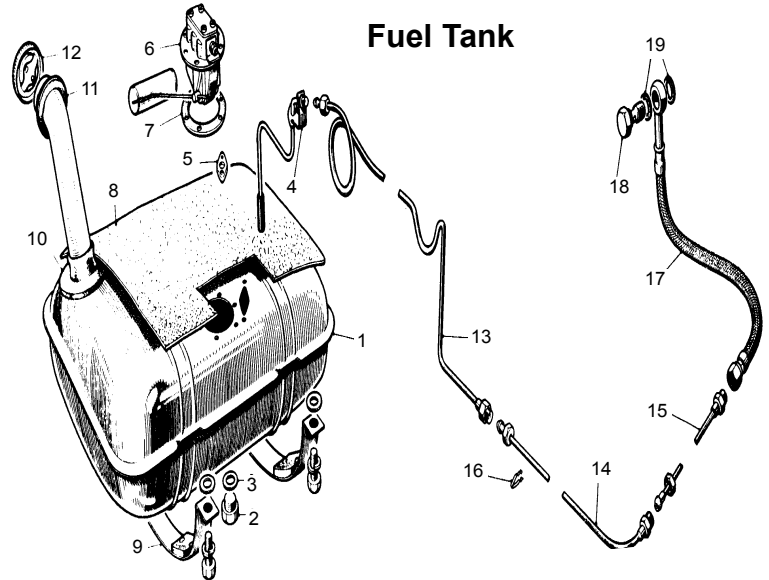

Fuel Tank

No	Part #	Description	Application	Qty	Price
1	ALH895	Fuel tank (X) Send in your tank to refurbish.		1	356.95
2	2A380	Drain plug		1	21.78
3	6K638	Washer		1	0.91
4	1H2067	Pickup tube		1	NCA
5	1H2070	Gasket		1	3.58
6	3H2672	Fuel gauge		1	131.84
7	2H1082	Gasket		1	2.12
8	ALH1647	Insulator		1	20.27
9	ALH2456	Mounting strap		2	51.43
10	ALH2458	Grommet, filler tube		1	30.20
11	ALH2459	Collar, filler tube		1	11.80
12	8G654	Gas filler cap		1	21.60
13	1H2108	Pipe, tank end *NCA*		1	78.35
14	1H2109	Pipe, intermediate *NCA*		1	72.30
15	811 0905	Pipe, pump end *NCA*	-E11000	1	63.83
	1H2110	Pipe, pump end *NCA*	E11001-	1	62.62
16	8G613	Spring clip		21	1.88
17	8G638	Hose (X10)		1	84.40
18	1G2619	Screw, banjo		1	26.32
19	2K4954	Washer		2	1.03