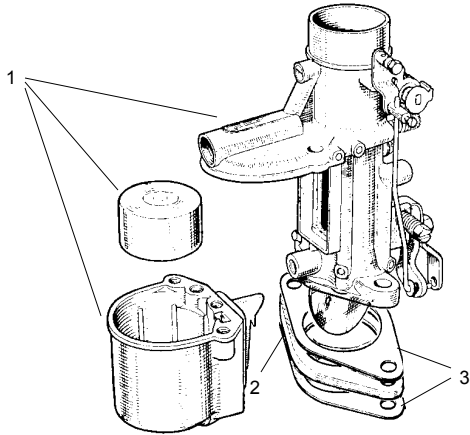

Carburettor

No	Part #	Description	Application	Qty Req	Price Each
1	811 0852	Carburettor, C-1386 (X)	1G prefix	1	272.25
	811 1794	C-1466 (X)	2G prefix	1	272.25
	1H866	C-1528 (X)	1H prefix	1	272.25
	1H1102	C-1630 (X)	A/C/FNH	1	272.25
	ZE-2K	Repair kit		1	46.89
	014103	Throttle shaft		1	58.99
2	11G257	Insulator		1	21.60
3	11G258	Gasket		2	4.54