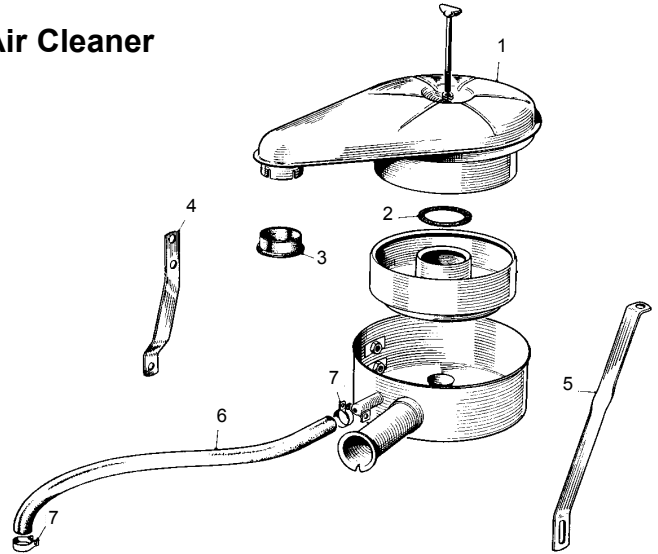

Air Cleaner

No	Part #	Description	Application	Qty	Price
1	811 1572	Air cleaner assy (U)	540	1	356.95
	11G223	Air cleaner assy (U)	560	1	320.65
2	AAK563	Gasket	560	1	8.17
3	1G2989	Insulator, rubber		1	16.34
4	11G225	Bracket	560	1	26.32
	RFN405	Grommet, bracket/ac	560	2	5.27
5	811 1729	Brace	540	1	34.79
	11G224	Brace	560	1	26.32
6	11G226	Hose	560	1	16.64
7	8G531	Clamp		2	2.73