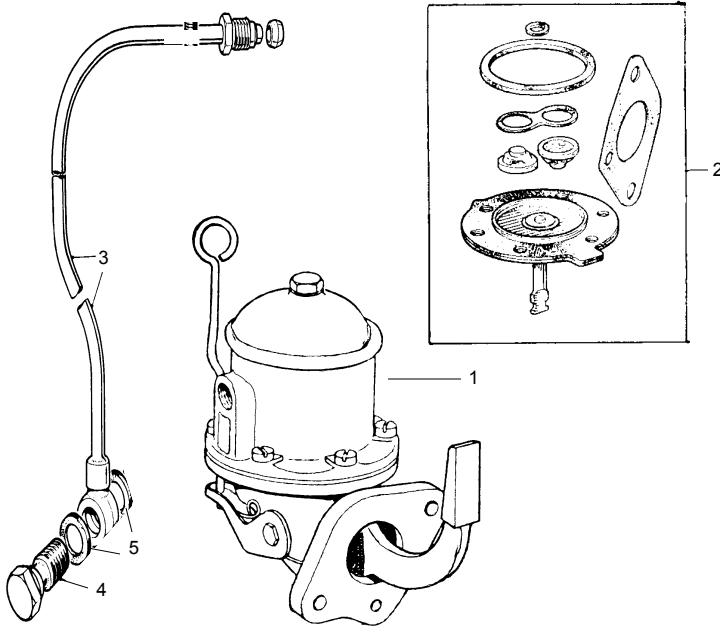

Carburettor

No	Part #	Description	Application	Qty Req	Price Each
1	811 0852	Carburettor, C-1386 (X)	1G prefix	1	272.25
	811 1794	C-1466 (X)	2G prefix	1	272.25
	1H866	C-1528 (X)	1H prefix	1	272.25
	1H1102	C-1630 (X)	A/C/FNH	1	272.25
	ZE-2K	Repair kit		1	46.89
	014103	Throttle shaft		1	58.99
2	11G257	Insulator		1	21.60
3	11G258	Gasket		2	4.54

Tired of that messy oil bath air cleaner? Try our custom made replacement with a replaceable dry filter element.

811 AC1	Air cleaner assy w/filter	all	1	84.10
A2035A	Replacement filter		1	16.94

Fuel Pump

No	Part #	Description	Application	Qty Req	Price Each
1	3H973	Fuel pump (X75)	-E11000	1	133.10
	1G2614	Fuel pump (X)	E11001-	1	114.95
2	7H903	Repair kit		1	36.00
	811 0898	Gasket, pump/block	-E11000	1	2.73
	8G710	Gasket, pump/block	E11001-	1	2.73
3	1G2973	Pipe, pump/carburettor		1	39.03
4	1B1203	Screw, banjo		1	26.32
5	2K4954	Washer		2	1.03

Fuel Tank

No	Part #	Description	Application	Qty	Price
1	ALH895	Fuel tank (X) Send in your tank to refurbish.		1	356.95
2	2A380	Drain plug		1	21.78
3	6K638	Washer		1	0.91
4	1H2067	Pickup tube		1	NCA
5	1H2070	Gasket		1	3.58
6	3H2672	Fuel gauge		1	131.84
7	2H1082	Gasket		1	2.12
8	ALH1647	Insulator		1	20.27
9	ALH2456	Mounting strap		2	51.43
10	ALH2458	Grommet, filler tube		1	30.20
11	ALH2459	Collar, filler tube		1	11.80
12	8G654	Gas filler cap		1	21.60
13	1H2108	Pipe, tank end *NCA*		1	78.35
14	1H2109	Pipe, intermediate *NCA*		1	72.30
15	811 0905	Pipe, pump end *NCA*	-E11000	1	63.83
	1H2110	Pipe, pump end *NCA*	E11001-	1	62.62
16	8G613	Spring clip		21	1.88
17	8G638	Hose (X10)		1	84.40
18	1G2619	Screw, banjo		1	26.32
19	2K4954	Washer		2	1.03