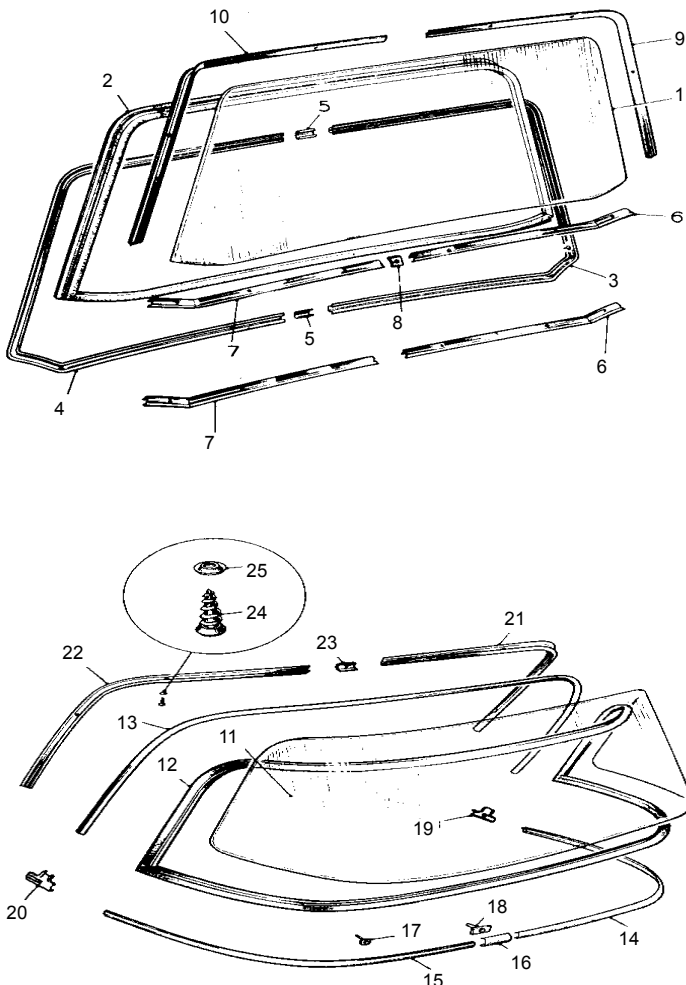

No	Part #	Description	Application	Qty	Price
				Req	Each
1	811 0651	Glass, door*	no vent	2	74.80
	ALH2592	Glass, door*	w/vent	2	64.90
2	ALH1514	Slide channel		A/R	45.93
	811 GSL1	Liner, slide channel		A/R	6.88
3	37H9713	Liner, vent slide		2	17.44
4	37H9516	Weatherstrip, vent (pair)		1	159.50
5	37H9518	Glass, vent		2	31.90
6	ALH2628	Seal, door/vent		2	5.45
7	811 0654	Regulator, left (X)	no vent	1	192.50
	811 0655	right (X)	no vent	1	192.50
	ALH2589	Regulator, left (X)	w/vent	1	137.50
	ALH2588	right (X)	w/vent	1	137.50
8	ALH1523	Handle		2	24.70
	ALH1523A	Handle, cream knob		2	29.15
9	ALH1527	Pin		2	1.71
10	ALH1528A	Escutcheon, cream	540	2	8.64
	ALH1528	black	560	2	3.36
11	ALH1530	Spring		2	2.92
12	27H9998	Handle, vent window locking RH		1	23.93
	27H9999	Handle, vent window locking LH		1	23.93
13	27H9998A	Pivot Bracket, vent window handle RH		1	37.13
	27H9999A	Pivot Bracket, vent window handle LH		1	37.13
14	37H9911	Block, vent window corner	w/vent	2	23.93